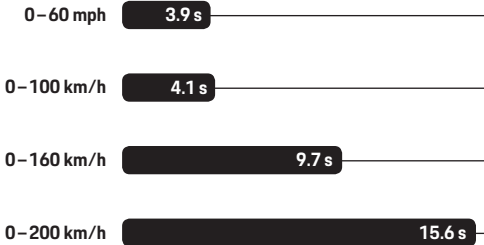

Acceleration