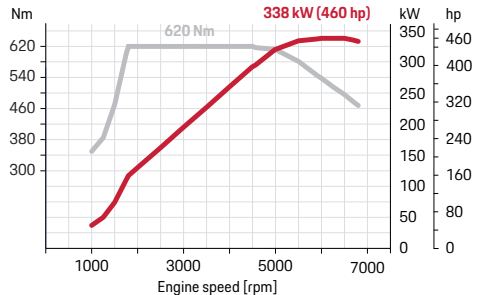

Torque and power

All information relates to the EU model.